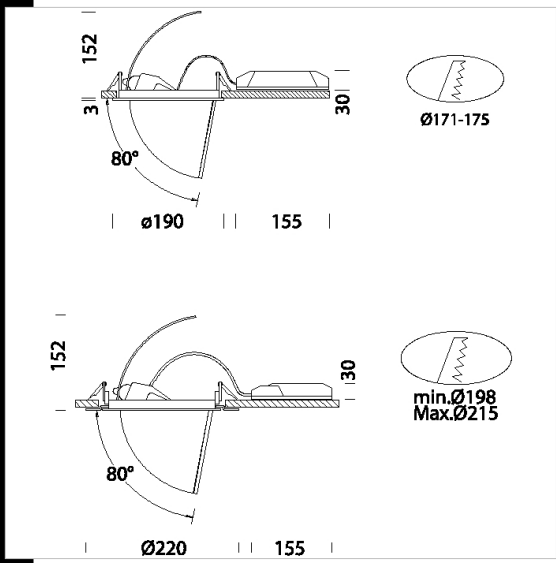

## Luthor Big - Professional

The range of Luthor recessed spotlights is expanded with three sizes. This enables to fit the spotlights in all fitting holes of the same line of products. Luthor adjustable recessed LED spotlights offer technologically advanced light and are a very solid product with high quality and high performance to illuminate large commercial spaces.

Housing adjustable Big: in die cast aluminium  
 Reflector: In coated, oxidised and high yield polished aluminium.  
 Painting: dust painted, using polyester epoxy paint to withstand UV rays.  
 Regulations: Manufactured in accordance with standards EN60598 – CEI 34 –21. Degree of protection in accordance with standards EN60529.  
 LED COB 25W - 3000K - 3000lm - CRI 92 - 40°  
 LED COB 25W - 3000K - 3000lm - CRI 92 - 20°  
 LED COB 25W - 4000K - 3000lm - CRI 92 - 40°  
 LED COB 36W - 3000K - 4500lm - CRI 92 - 40°  
 LED COB 36W - 4000K - 5180lm - CRI 92 - 40°  
 LED COB 42W - 4000K - 6000lm - CRI 80 - 40°  
 Power factor: >= 0.95  
 Photobiological safety class: Exempt group.  
 Luminous flux maintenance 70%: 50.000h (L70B50).  
 fitting holes 171mm to 175mm  
 Versions -0049 Ø 220mm / fitting holes 198mm to 215mm