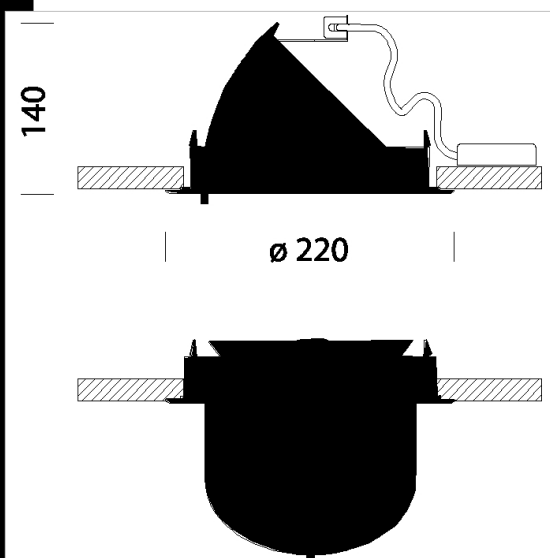

Corner

This line of recessed adjustable-angle floodlights is designed to address the growing need for lighting solutions in shopping centres and shop windows, where the luminous flux has to be directed according to the products displayed.

Power factor: 0.95

Photobiological safety class: Exempt group.

Luminous flux maintenance 70%: 50.000h (L70B50).

fitting holes 205mm to 215mm

Code	Gear	Kg	Lumen Output-K-CRI	WTot	Colour
22087311-00	CLD	0,63	LED COB-2333lm-3000K-38°-CRI 85	24 W	WHITE
22087312-00	CLD	0,62	LED COB-2496lm-4000K-38°-CRI 85	24 W	WHITE
22087332-00	CLD	0,63	LED COB-2333lm-3000K-38°-CRI 85	24 W	BLACK
22087334-00	CLD	0,62	LED COB-2496lm-4000K-38°-CRI 85	24 W	BLACK

Download

DXF 2D
- 87718.dxf

Montaggi
- CORNER LED rev4.pdf

The reported luminous flux is the flux emitted by the light source with a tolerance of ± 10% compared to the indicated value. The W tot column indicates the total wattage absorbed by the system without exceeding 10% of the indicated