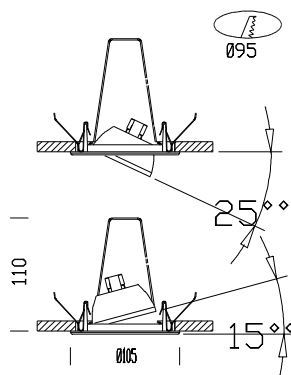

Beta LED

Code	Gear	Kg	Colour	Dimensions	lamp
22086611-00	CLD S+L	0.20	white	0x0x80 Ø106	POWERLED white-570lm-6000K-10°
22086671-00	CLD S+L	0.20	met. silver	0x0x80 Ø106	POWERLED white-570lm-6000K-10°
22086614-00	CLD S+L	0.20	white	0x0x80 Ø106	POWERLED white-450lm-3000K-40°
22086674-00	CLD S+L	0.20	met. silver	0x0x80 Ø106	POWERLED white-450lm-3000K-40°

Housing: Die-cast zamak, with a steel bracket holding the terminal block. Supplied with springs for recessed mounting.

Coating: Power-coated with a UV-resistant polyester epoxy paint.

Equipment: With springs for false ceilings (max. 30mm).

Complete with 1 module PowerLed 3X1,6W - 3000K/6000K - 570/450lm 500mA - 15/40°

Separate transformer required (code 22090890-00 max 3 spot - 500mA)