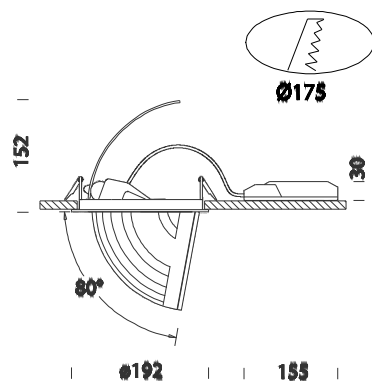

## Flower 1 LED

Code	Gear	Kg	Colour	Dimensions	W Tot	lamp
22086113-00	CLD CELL	1.45	white	0x0x152 Ø192	43	LED white-2630lm-3000K - 40°-CRI 80
22086114-00	CLD CELL	1.45	white	0x0x152 Ø192	43	LED white-2810lm-4000K - 40°-CRI 70

Flower LED is a family of adjustable recessed spotlights with a round shape, particularly suited to shed wide-beam light over prolonged periods and long service life of lamps. Flower LED significantly improves the management of retail stores with all the advantages of LEDs.

These recessed spotlights are available in two sizes and represent a great quality leap forward in interior lighting design.

Housing: Adjustable die-cast aluminum with cooling fins. Complete with brackets for recessed LED 3000/4000K - 3000lm - 43W - 50.000h.