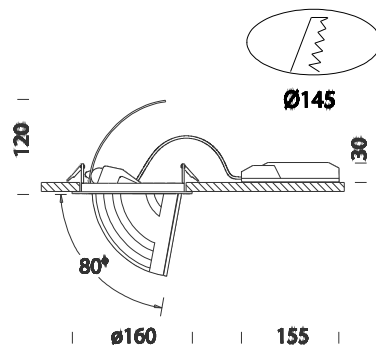

Flower 2 LED

Code	Gear	Kg	Colour	Dimensions	W Tot	lamp
22086013-00	CLD CELL	1.05	white	0x0x120 Ø160	35	LED white 35W-1980lm-3000K - 40°-CRI 80
22086014-00	CLD CELL	1.05	white	0x0x120 Ø160	35	LED white 35W-2110lm-4000K - 40°-CRI 70

Flower LED is a family of adjustable recessed spotlights with a round shape, particularly suited to shed wide-beam light over prolonged periods and long service life of lamps. Flower LED significantly improves the management of retail stores with all the advantages of LEDs.

These recessed spotlights are available in two sizes and represent a great quality leap forward in interior lighting design.

Housing: Adjustable die-cast aluminum with cooling fins. Complete with brackets for recessed LED 3000/4000K - 2000lm - 35W - 50.000h.