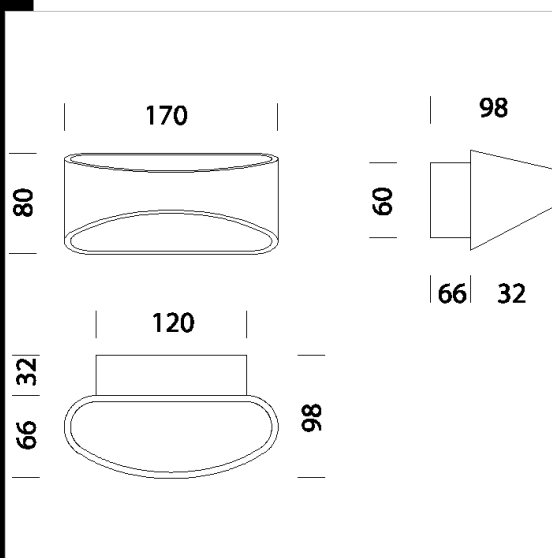

Curve

CLD CELL IP40

IK07

Download

DXF 2D
- curve.dxf

Montaggi
- CURVE_RIFLESSO.pdf

Code	Gear	Kg	Lumen-K-CRI	WTot	Colour
22084811-00	CLD CELL	0.60	LED-351lm-3000K-CRI 80	6 W	BIANCO
22084861-00	CLD CELL	0.60	LED-351lm-3000K-CRI 80	6 W	CROMATO

The reported luminous flux is the flux emitted by the light source with a tolerance of $\pm 10\%$ compared to the indicated value. The W tot column indicates the total wattage absorbed by the system without exceeding 10% of the indicated