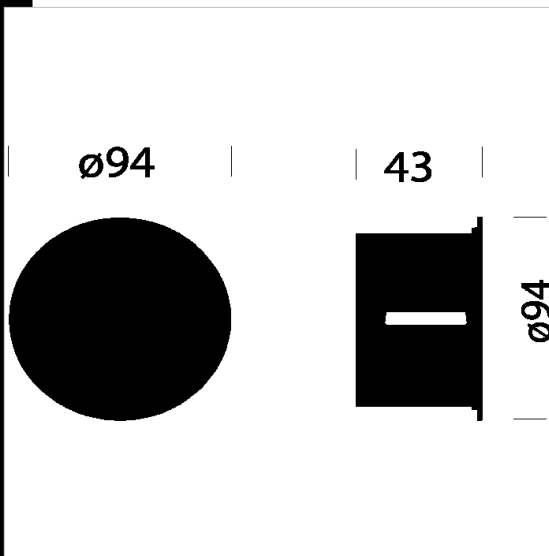

Carattere

Code	Gear	Kg	Lumen Output-K-CRI	WTot	Colour
22084670-00	CLD S+L	0.20	LED---	1 W	ARGENTO

Download

DXF 2D
- carattere.dxf

Montaggi
- carattere.pdf

The reported luminous flux is the flux emitted by the light source with a tolerance of $\pm 10\%$ compared to the indicated value. The W tot column indicates the total wattage absorbed by the system without exceeding 10% of the indicated