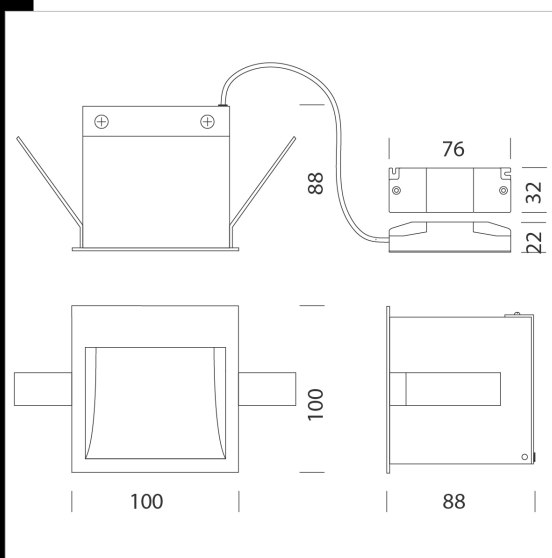

## Cortesia 1 - amber

To be kept on all night, for transit areas, to serve as a courtesy light or ambient light. Housing: made of painted sheet steel. Regulations: Manufactured in accordance with EN 60598-1-CEI 34.21 standards. Degrees of protection in accordance with EN60529 standards. Photobiological safety class: exempt group EN62471.

Code	Gear	Kg	Lumen Output-K-CRI	WTot	Colour
22084511-73	CLD	0,45	LED AMBER-7lm--	2 W	BLACK

CLD

IK08

IP40

**Download**  
 DXF 2D  
 - c2.dxf  
 Montaggi  
 - CORTESIA amb REV1.pdf

The reported luminous flux is the flux emitted by the light source with a tolerance of  $\pm 10\%$  compared to the indicated value. The W tot column indicates the total wattage absorbed by the system without exceeding 10% of the indicated