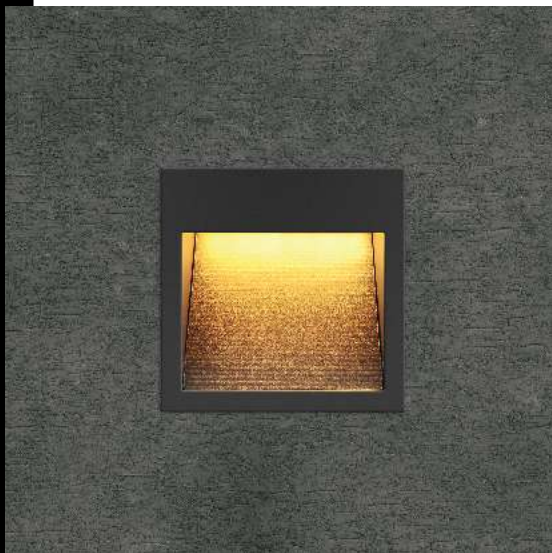

## Cortesia 1 - amber

To be kept on all night, for transit areas, to serve as a courtesy light or ambient light. Housing: made of painted sheet steel. Regulations: Manufactured in accordance with EN 60598-1-CEI 34.21 standards. Degrees of protection in accordance with EN60529 standards. Photobiological safety class: exempt group EN62471.

Code	Gear	Kg	Lumen Output-K-CRI	WTot	Colour
22084511-73	CLD	0,45	LED AMBER-7lm--	2 W	BLACK

CLD

IK08

IP40

**Download**  
 DXF 2D  
 - c2.dxf  
 Montaggi  
 - CORTESIA amb REV1.pdf

The reported luminous flux is the flux emitted by the light source with a tolerance of  $\pm 10\%$  compared to the indicated value. The W tot column indicates the total wattage absorbed by the system without exceeding 10% of the indicated