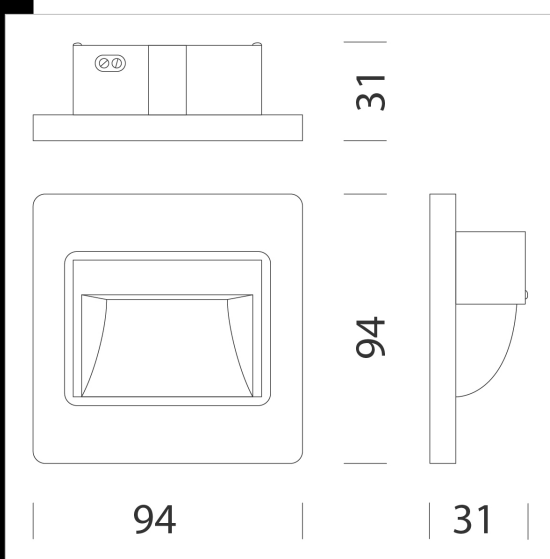

Download

DXF 2D
- c1.dxf

Montaggi
- CORTESIA REV4.pdf

Cortesia 1

To be kept on all night, for transit areas, to serve as a courtesy light or ambient light. Housing: PC plastic in RAL 9010 colour; spotlight with built-in driver that can be connected directly to the electricity supply network. It can be installed on plasterboard walls using the mounting plate supplied as standard or with the junction box (not included). Regulations: Manufactured in accordance with EN 60598-1-CEI 34.21 standards. Degrees of protection in accordance with EN60529 standards. Photobiological safety class: exempt group EN62471.

Code	Gear	Kg	Lumen Output-K-CRI	WTot	Colour
22084511-00	CLD CELL	0,15	LED-43lm-2700K-CRI 90	1 W	WHITE

The reported luminous flux is the flux emitted by the light source with a tolerance of $\pm 10\%$ compared to the indicated value. The W tot column indicates the total wattage absorbed by the system without exceeding 10% of the indicated