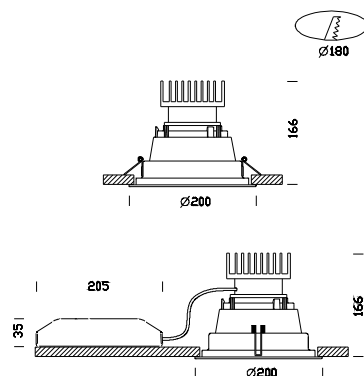

Milano M LED - metalized

Code	Gear	Kg	Colour	Dimensions	W Tot	lamp
22083771-00	CLD CELL	1.00	white + met	0x0x166 Ø200	31	LED white 31W-3000lm-4000K-CRI 90
22083771-09	CLD CELL-E	1.00	white + met	0x0x166 Ø200	31	LED white 31W-3000lm-4000K-CRI 90
22083771-1241	CLD CELLODD	1.00	white + met	0x0x166 Ø200	31	LED white 31W-3000lm-4000K-CRI 90
22083771-9441	CLD CELLODD-E	1.00	white + met	0x0x166 Ø200	31	LED white 31W-3000lm-4000K-CRI 90

Housing: Made of steel sheet.

Reflector: V2 self-extinguishing polycarbonate

Coating: Power-coated with a UV-resistant polyester epoxy pain.

Standard supply: Includes adjustable steel bracket.

Regulations: Manufactured in accordance with standards EN60598 - CEI 34 -21. Degree of protection in accordance with standards EN60529.