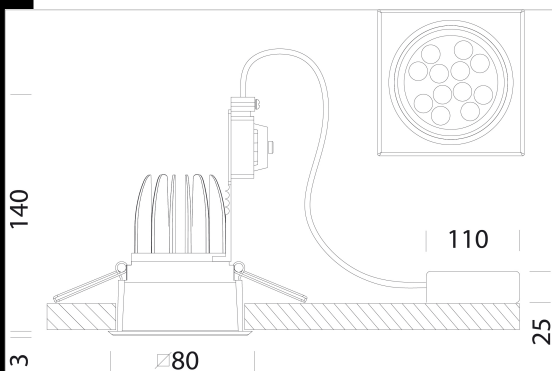

Milano Small Q - COIN DIMM - Home

A small-sized recessed downlight
 Housing: Vandal-resistant, V2 self-extinguishing, UV-stabilized, anti-yellowing polycarbonate. Colours : RAL9010 white, metallic, matt.
 Standard supply includes wire springs for 1 to 30 mm false-ceiling panels.
 Installation: is equipped with galvanised steel support brackets, with housing for springs for attachment to the false ceilings.
 Regulations: Manufactured in accordance with standards EN60598 – CEI 34 –21. Degree of protection in accordance with standards EN60529.
 LED: 3000K - 1340lm - CRI80 - 40°
 Power factor: 0.9
 Photobiological safety class: Exempt group.
 Luminous flux maintenance 70%: 50.000h (L70B50).
 recessed \varnothing 74/78mm

Code	Gear	Kg	Watt	Base	Lamps	Colour
22083211-00	CLD CELL-D	0,10	LED white 11W		1340lm-3000K - 40°-CRI>80	WHITE
22083261-00	CLD CELL-D	0,10	LED white 11W		1340lm-3000K - 40°-CRI>80	CHROME
22083271-00	CLD CELL-D	0,10	LED white 11W		1340lm-3000K - 40°-CRI>80	MATT