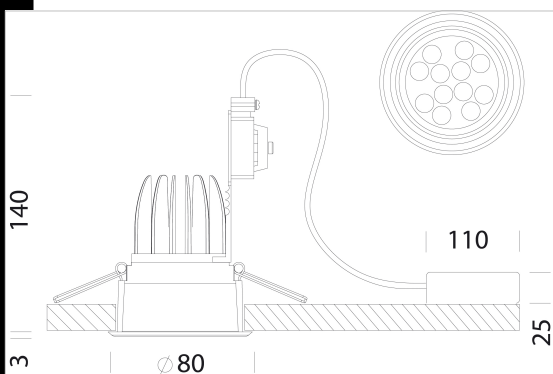

Milano Small T - COIN DIMM - Home

A small-sized recessed downlight
 Housing: Vandal-resistant, V2 self-extinguishing, UV-stabilized, anti-yellowing polycarbonate. Colours : RAL9010 white, metallic, matt.
 Standard supply includes wire springs for 1 to 30 mm false-ceiling panels.
 Installation: is equipped with galvanised steel support brackets, with housing for springs for attachment to the false ceilings.
 Regulations: Manufactured in accordance with standards EN60598 – CEI 34 –21. Degree of protection in accordance with standards EN60529.
 LED:3000K - 1340lm - CRI80 - 40°
 Power factor: 0.9
 Photobiological safety class: Exempt group.
 Luminous flux maintenance 70%: 50.000h (L70B50).
 recessed Ø 74/78mm

Code	Gear	Kg	Watt	Base	Lamps	Colour
22083111-00	CLD CELL-D	0,27	LED white 11W		1340lm-3000K - 40°-CRI>80	WHITE
22083171-00	CLD CELL-D	0,10	LED white 11W		1340lm-3000K - 40°-CRI>80	MATT
22083161-00	CLD CELL-D	0,10	LED white 11W		1340lm-3000K - 40°-CRI>80	CHROME