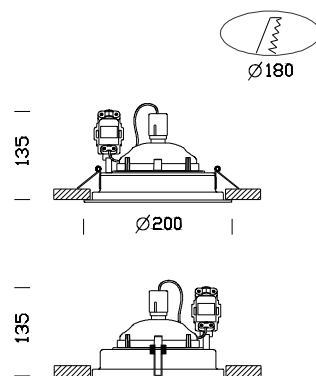

Milano AR LED

Code	Gear	Kg	Colour	Dimensions	lamp
22081579-00	CLD CELL	1.50	grey + glazed	0x0x135 Ø200	AR111 LED-G53-550lm-3000K - 45000h - 25°-Ra 82
22081515-00	CLD CELL	1.50	white + white	0x0x135 Ø200	AR111 LED-G53-550lm-3000K - 45000h - 25°-Ra 82
22081533-00	CLD CELL	1.50	black + black	0x0x135 Ø200	AR111 LED-G53-550lm-3000K - 45000h - 25°-Ra 82

Housing: Made of steel sheet.

Standard supply: Includes adjustable steel bracket. Hinge opening of the glass holding ring for easier maintenance.

Regulations: Manufactured in accordance with standards EN60598 - CEI 34 -21. Degree of protection in accordance with standards EN60529.