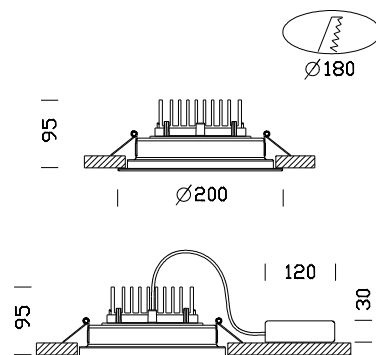

Milano ESALED DIMM DIG

Code	Gear	Kg	Colour	Dimensions	W Tot	lamp
22081575-1241	CLD CELLDD	1.50	grey + glazed	0x0x95 Ø200	18	ESALED-2000lm @ 1A-4000K - 10°-CRI 80
22081516-1241	CLD CELLDD	1.50	white + white	0x0x95 Ø200	18	ESALED-2000lm @ 1A-4000K - 10°-CRI 80
22081535-1241	CLD CELLDD	1.50	black + black	0x0x95 Ø200	18	ESALED-2000lm @ 1A-4000K - 10°-CRI 80
22081576-1241	CLD CELLDD	1.50	grey + glazed	0x0x95 Ø200	18	ESALED-2000lm @ 1A-4000K - 25°-CRI 80
22081517-1241	CLD CELLDD	1.50	white + white	0x0x95 Ø200	18	ESALED-2000lm @ 1A-4000K - 25°-CRI 80
22081536-1241	CLD CELLDD	1.50	black + black	0x0x95 Ø200	18	ESALED-2000lm @ 1A-4000K - 25°-CRI 80
22081577-1241	CLD CELLDD	1.50	grey + glazed	0x0x95 Ø200	18	ESALED-2000lm @ 1A-4000K - 40°-CRI 80
22081518-1241	CLD CELLDD	1.50	white + white	0x0x95 Ø200	18	ESALED-2000lm @ 1A-4000K - 40°-CRI 80
22081537-1241	CLD CELLDD	1.50	black + black	0x0x95 Ø200	18	ESALED-2000lm @ 1A-4000K - 40°-CRI 80
22081578-1241	CLD CELLDD	1.50	grey + glazed	0x0x95 Ø200	18	ESALED-2000lm @ 1A-4000K - 60°-CRI 80
22081519-1241	CLD CELLDD	1.50	white + white	0x0x95 Ø200	18	ESALED-2000lm @ 1A-4000K - 60°-CRI 80
22081570-1241	CLD CELLDD	1.50	grey + glazed	0x0x95 Ø200	18	ESALED-1800lm @ 1A-3000K - 10°-CRI 80
22081511-1241	CLD CELLDD	1.50	white + white	0x0x95 Ø200	18	ESALED-1800lm @ 1A-3000K - 10°-CRI 80
22081530-1241	CLD CELLDD	1.50	black + black	0x0x95 Ø200	18	ESALED-1800lm @ 1A-3000K - 10°-CRI 80
22081571-1241	CLD CELLDD	1.50	grey + glazed	0x0x95 Ø200	18	ESALED-1800lm @ 1A-3000K - 25°-CRI 80
22081512-1241	CLD CELLDD	1.50	white + white	0x0x95 Ø200	18	ESALED-1800lm @ 1A-3000K - 25°-CRI 80
22081531-1241	CLD CELLDD	1.50	black + black	0x0x95 Ø200	18	ESALED-1800lm @ 1A-3000K - 25°-CRI 80
22081572-1241	CLD CELLDD	1.50	grey + glazed	0x0x95 Ø200	18	ESALED-1800lm @ 1A-3000K - 40°-CRI 80
22081513-1241	CLD CELLDD	1.50	white + white	0x0x95 Ø200	18	ESALED-1800lm @ 1A-3000K - 40°-CRI 80
22081532-1241	CLD CELLDD	1.50	black + black	0x0x95 Ø200	18	ESALED-1800lm @ 1A-3000K - 40°-CRI 80
22081573-1241	CLD CELLDD	1.50	grey + glazed	0x0x95 Ø200	18	ESALED-1800lm @ 1A-3000K - 60°-CRI 80