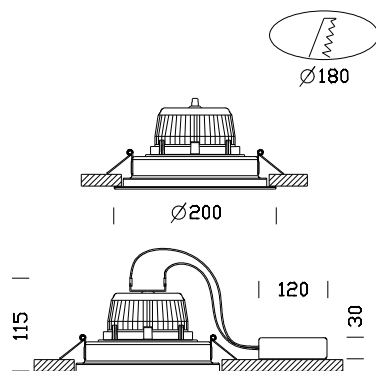

## Milano Confort LED

Code	Gear	Kg	Colour	Dimensions	W Tot	lamp
22081375-00	CLD CELL	1.50	grey/black	0x0x115 Ø200	13	Confort LED-G53-780lm - 24°-4000K

Adequate lighting ensures proper perception of the environment and enables us to feel comfortable with our surroundings. This is the concept underlying the creation of the Milano recessed floodlight, ideal for quick, low-cost installation in any exhibition setting and fulfil interior decorators' artificial lighting requirements.

Housing: Made of steel sheet.

Standard supply: Includes adjustable steel bracket.

Regulations: Manufactured in accordance with standards EN60598 - CEI 34 -21. Degree of protection in accordance with standards EN60529.

Confort LED: 4000K - 780lm - 24°