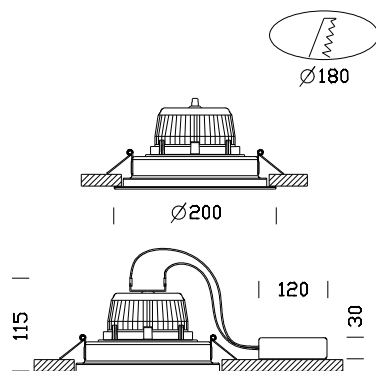

## Milano AR111 LED

Code	Gear	Kg	Colour	Dimensions	W Tot	lamp
22081370-00	CLD CELL	1.50	grey/black	0x0x115 Ø200	13	AR111 13W Confort LED-G53-650lm - 25°-4000K-Ra 80

Adequate lighting ensures proper perception of the environment and enables us to feel comfortable with our surroundings. This is the concept underlying the creation of the Milano recessed floodlight, ideal for quick, low-cost installation in any exhibition setting and fulfil interior decorators' artificial lighting requirements.

Housing: Made of steel sheet.

Standard supply: Includes adjustable steel bracket.

Regulations: Manufactured in accordance with standards EN60598 - CEI 34 -21. Degree of protection in accordance with standards EN60529.

AR111 LED Confort LED: 4000K - 650lm - 25° - CRI>80