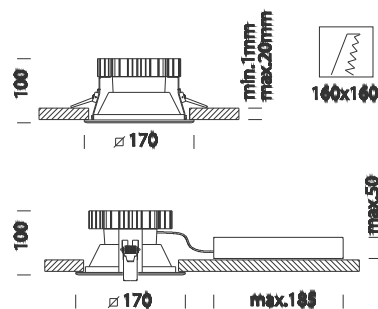

## Roma 6 - DLM FLEX

Code	Gear	Kg	Colour	Dimensions	W Tot	lamp
22080318-00	CLD CELL	1.20	white	170x170x100	14	LED DLM FLEX 1100-1100lm-3000K-CRI 80
22080316-00	CLD CELL	1.20	white	170x170x100	14	LED DLM FLEX 1100-1100lm-4000K-CRI 80
on request	CLD CELL	1.20	white	170x170x100	20	LED DLM FLEX 2000-2000lm-3000K-CRI 80
on request	CLD CELL	1.20	white	170x170x100	20	LED DLM FLEX 2000-2000lm-4000K-CRI 80
on request	CLD CELL	1.20	white	170x170x100	32	LED DLM FLEX 3000-3000lm-3000K-CRI 80
on request	CLD CELL	1.20	white	170x170x100	32	LED DLM FLEX 3000-3000lm-4000K-CRI 80

Housing: in die cast aluminium

Reflector: In 99.98 aluminium.

Painting: dust painted, using polyester epoxy paint to withstand UV rays.

Standard supply: Includes adjustable steel bracket. Hinge opening of the glass holding ring for easier maintenance.