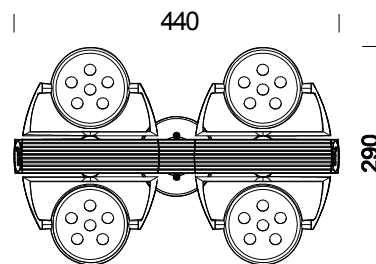

## Gi Otto 4 x ESALED

Code	Gear	Colour	Dimensions	W Tot	lamp
22079273-00	CLD CELL	met. silver	440x290x135	68	ESALEDx4-1500lm-4000K - 10°-CRI 80
22079274-00	CLD CELL	white	440x290x135	68	ESALEDx4-1500lm-4000K - 25°-CRI 80
22079275-00	CLD CELL	met. silver	440x290x135	68	ESALEDx4-1500lm-4000K - 40°-CRI 80

Gi Otto with "swivelling" fixed central base for wall or ceiling installations. Perfect for lighting particular ambiances. Option to select luminous sources with different types of beams. Track-mounted adjustable-angle GiOtto with Omnitrack adapter

Housing: Die-cast zamak, with adjustable-angle bows and lamp-holders.

Coating: UV-stabilised, humidity-resistant acrylic-resin liquid paint.

Regulations: Manufactured in accordance with standards EN60598 - 1 - CEI 34.21. Degree of protection in accordance with standards EN60529.