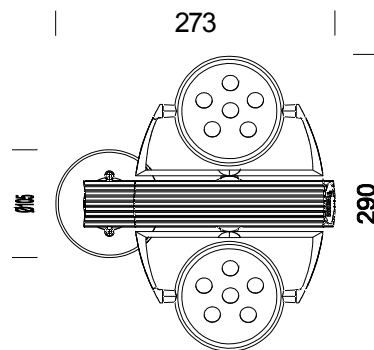

Gi Otto 2 x ESALED

Code	Gear	Colour	Dimensions	W Tot	lamp
22079270-00	CLD CELL	met. silver	273x290x135	34	ESALEDx2-1500lm-4000K - 10°-CRI 80
22079271-00	CLD CELL	met. silver	273x290x135	34	ESALEDx2-1500lm-4000K - 25°-CRI 80
22079272-00	CLD CELL	met. silver	273x290x135	34	ESALEDx2-1500lm-4000K - 40°-CRI 80

Gi Otto with "swivelling" fixed central base for wall or ceiling installations. Perfect for lighting particular ambiances. Option to select luminous sources with different types of beams. Track-mounted adjustable-angle GiOtto with Omnitrack adapter

Housing: Die-cast zamak, with adjustable-angle bows and lamp-holders.

Coating: UV-stabilised, humidity-resistant acrylic-resin liquid paint.

Regulations: Manufactured in accordance with standards EN60598 - 1 - CEI 34.21. Degree of protection in accordance with standards EN60529.