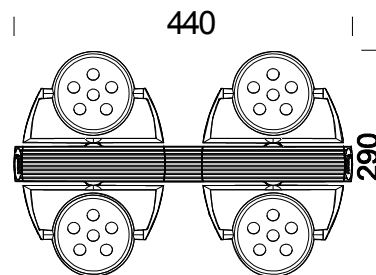

Gi Otto 4 x ESALED

Code	Gear	Kg	Colour	Dimensions	W Tot	lamp
22079179-00	CLD CELL-F	2.50	met. silver	440x290x140	68	ESALEDx4-1500lm-4000K - 10°-CRI 80
22079174-00	CLD CELL-F	2.50	met. silver	440x290x140	68	ESALEDx4-1500lm-4000K - 25°-CRI 80
22079175-00	CLD CELL-F	2.50	met. silver	440x290x140	68	ESALEDx4-1500lm-4000K - 40°-CRI 80

Gi Otto with "swivelling" fixed central base for wall or ceiling installations. Perfect for lighting particular ambiances. Option to select luminous sources with different types of beams. Track-mounted adjustable-angle GiOtto with Omnitrack adapter

Housing: Die-cast zamak, with adjustable-angle bows and lamp-holders.

Coating: UV-stabilised, humidity-resistant acrylic-resin liquid paint.

Regulations: Manufactured in accordance with standards EN60598 - 1 - CEI 34.21. Degree of protection in accordance with standards EN60529.