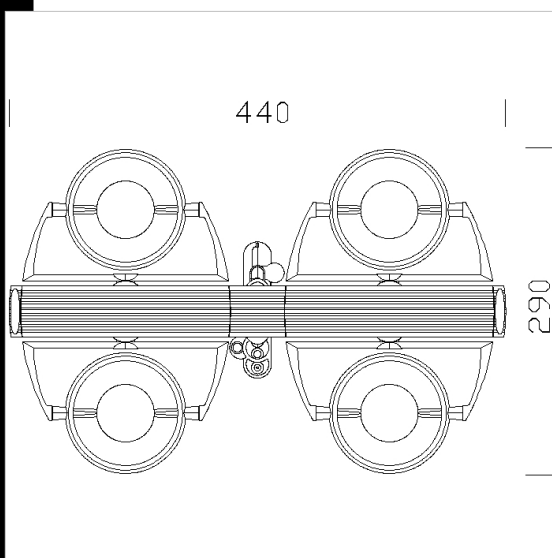

Gi Otto 4 x MASTERLED

Gi Otto with "swivelling" fixed central base for wall or ceiling installations. Perfect for lighting particular ambiances. Option to select luminous sources with different types of beams. Track-mounted adjustable-angle GiOtto with Omnitrack adapter

Download

DXF 2D
- g84di1.dxf

Montaggi
- 771720 giotto.pdf

Code	Gear	Kg	Watt	Base	Lamps	Colour
22079173-00	CLD CELL-D	2,64	MASTERLED 4x8W		635lm-2700K - 36°-CRI 80	SILVER
22079176-00	CLD CELL-D	2,65	MASTERLED 4x8W		660lm-3000K - 34°-CRI 80	SILVER