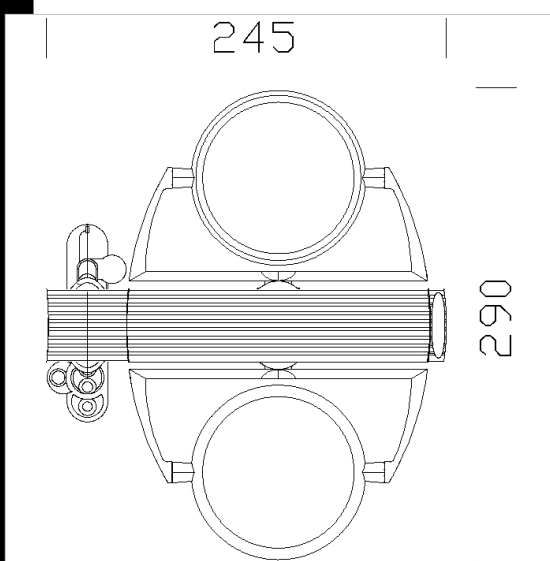

Gi Otto 2 x MASTERLED AR111

Gi Otto with "swivelling" fixed central base for wall or ceiling installations. Perfect for lighting particular ambiances. Option to select luminous sources with different types of beams. Track-mounted adjustable-angle GiOtto with Omnitrack adapter

Housing: Die-cast zamak, with adjustable-angle bows and lamp-holders.

Coating: UV-stabilised, humidity-resistant acrylic-resin liquid paint.

Regulations: Manufactured in accordance with standards EN60598 - 1 - CEI 34.21. Degree of protection in accordance with standards EN60529.

Luminous flux maintenance 70% 40000h (L70B50)

Code	Gear	Kg	Watt	Base	Lamps	Colour
22078670-00	CLD CELL-D	1,50	MASTERLED AR111 15W	G53	860lm-3000K - 24°-CRI 82	SILVER
22078576-00	CLD CELL-D	1,55	MASTERLED AR111 10W	G53	645lm-3000K - 24°-CRI 82	SILVER