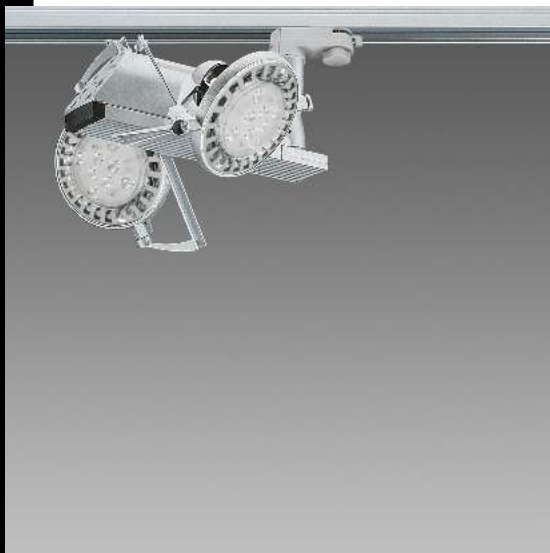

Gi Otto 2 x MASTERLED AR111

Gi Otto with "swivelling" fixed central base for wall or ceiling installations. Perfect for lighting particular ambiances. Option to select luminous sources with different types of beams. Track-mounted adjustable-angle GiOtto with Omnitrack adapter

Housing: Die-cast zamak, with adjustable-angle bows and lamp-holders.

Coating: UV-stabilised, humidity-resistant acrylic-resin liquid paint.

Regulations: Manufactured in accordance with standards EN60598 - 1 - CEI 34.21. Degree of protection in accordance with standards EN60529.

Luminous flux maintenance 70% 40000h (L70B50)

Code	Gear	Kg	Watt	Base	Lamps	Colour
22078670-00	CLD CELL-D	1,50	MASTERLED AR111 15W	G53	860lm-3000K - 24°-CRI 82	SILVER
22078576-00	CLD CELL-D	1,55	MASTERLED AR111 10W	G53	645lm-3000K - 24°-CRI 82	SILVER