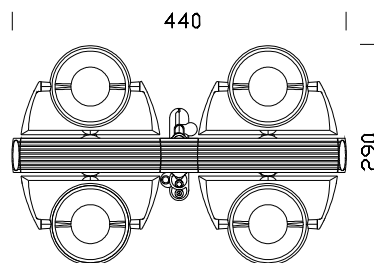

Gi Otto 4 x LED

Code	Gear	Kg	Colour	Dimensions	W Tot	lamp
22078573-00	CLD CELL	3.00	met. silver	440x290x135	19,2	POWERLED white-450lm-3000K-25°
22078572-00	CLD CELL	3.00	met. silver	440x290x135	19,2	POWERLED white-570lm-4000K-25°
22078571-00	CLD CELL	3.00	met. silver	440x290x135	19,2	POWERLED white-570lm-6000K-25°

Gi Otto with "swivelling" fixed central base for wall or ceiling installations. Perfect for lighting particular ambiances. Option to select luminous sources with different types of beams. Track-mounted adjustable-angle GiOtto with Omnitrack adapter