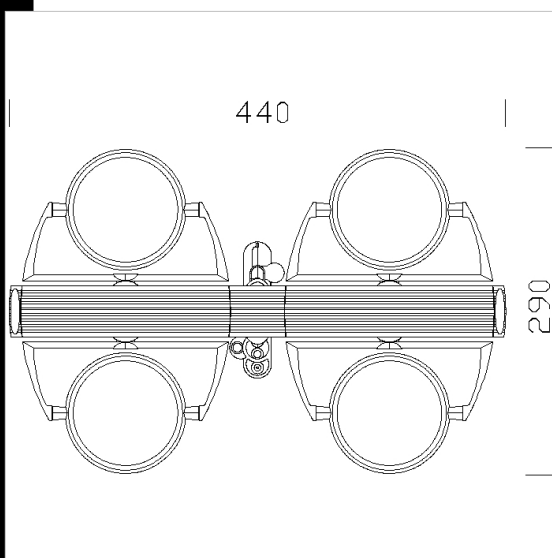

Gi Otto 4 x MASTERLED AR111

Gi Otto with "swivelling" fixed central base for wall or ceiling installations. Perfect for lighting particular ambiances. Option to select luminous sources with different types of beams. Track-mounted adjustable-angle GiOtto with Omnitrack adapter

Housing: Die-cast zamak, with adjustable-angle bows and lamp-holders.

Coating: UV-stabilised, humidity-resistant acrylic-resin liquid paint.

Regulations: Manufactured in accordance with standards EN60598 - 1 - CEI 34.21. Degree of protection in accordance with standards EN60529.

Luminous flux maintenance 70% 40000h (L70B50)

Code	Gear	Kg	Watt	Base	Lamps	Colour
22078671-00	CLD CELL-D	2,60	MASTERLED AR111 15W	G53	860lm-3000K - 24°-CRI 82	SILVER
22078570-00	CLD CELL-D	2,70	MASTERLED AR111 10W	G53	645lm-3000K - 24°-CRI 82	SILVER

Download

DXF 2D
- 78570.dxf

Montaggi
- 771720_giotto.pdf