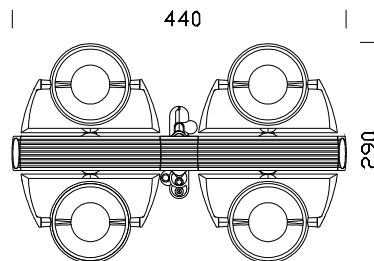

## Gi Otto 4 x LED

Code	Gear	Kg	Colour	Dimensions	W Tot	lamp
22078475-00	CLD CELL-F	3.10	met. silver	440x290x140	19,2	POWERLED white-450lm-3000K-25°
22078476-00	CLD CELL-F	3.10	met. silver	440x290x140	19,2	POWERLED white-570lm-4000K-25°
22078477-00	CLD CELL-F	3.10	met. silver	440x290x140	19,2	POWERLED white-570lm-6000K-25°

Gi Otto with "swivelling" fixed central base for wall or ceiling installations. Perfect for lighting particular ambiances. Option to select luminous sources with different types of beams. Track-mounted adjustable-angle GiOtto with Omnitrack adapter