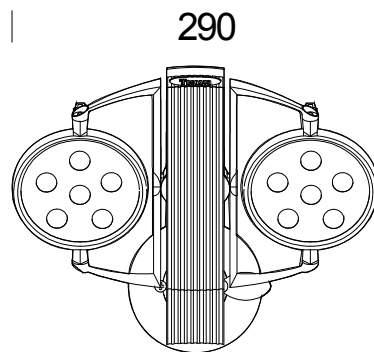

Gi Otto 2 x ESALED

Code	Gear	Colour	Dimensions	W Tot	lamp
22078273-00	CLD CELL	met. silver	290x245x105	34	ESALEDx2-1500lm-4000K - 10°-CRI 80
22078278-00	CLD CELL	met. silver	290x245x105	34	ESALEDx2-1500lm-4000K - 25°-CRI 80
22078279-00	CLD CELL	met. silver	290x245x105	34	ESALEDx2-1500lm-4000K - 40°-CRI 80

Gi Otto with "swivelling" fixed central base for wall or ceiling installations. Perfect for lighting particular ambiances. Option to select luminous sources with different types of beams. Track-mounted adjustable-angle GiOtto with Omnitrack adapter

Housing: Die-cast zamak, with adjustable-angle bows and lamp-holders.

Coating: UV-stabilised, humidity-resistant acrylic-resin liquid paint.

Regulations: Manufactured in accordance with standards EN60598 - 1 - CEI 34.21. Degree of protection in accordance with standards EN60529.