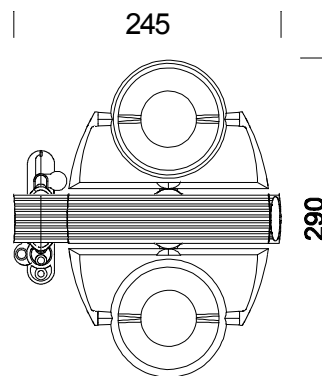

## Gi Otto 2 x LED

Code	Gear	Kg	Colour	Dimensions	W Tot	lamp
22078272-00	CLD CELL-F	1.50	met. silver	245x290x140	9,6	POWERLED white-450lm-3000K-25°
22078271-00	CLD CELL-F	1.50	met. silver	245x290x140	9,6	POWERLED white-570lm-4000K-25°
22078270-00	CLD CELL-F	1.50	met. silver	245x290x140	9,6	POWERLED white-570lm-6000K-25°

Gi Otto with "swivelling" fixed central base for wall or ceiling installations. Perfect for lighting particular ambiances. Option to select luminous sources with different types of beams. Track-mounted adjustable-angle GiOtto with Omnitrack adapter