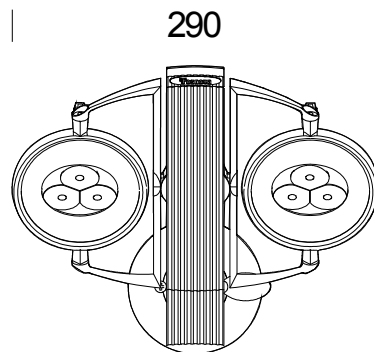

Gi Otto 2 x LED

Code	Gear	Kg	Colour	Dimensions	W Tot	lamp
22078275-00	CLD CELL	1.50	white	290x245x105	9,6	POWERLED white-570lm-6000K-25°
22078276-00	CLD CELL	1.50	white	290x245x105	9,6	POWERLED white-570lm-4000K-25°
22078177-00	CLD CELL	1.50	white	290x245x105	9,6	POWERLED white-450lm-3000K-25°

Gi Otto with "swivelling" fixed central base for wall or ceiling installations. Perfect for lighting particular ambiances. Option to select luminous sources with different types of beams. Track-mounted adjustable-angle GiOtto with Omnitrack adapter