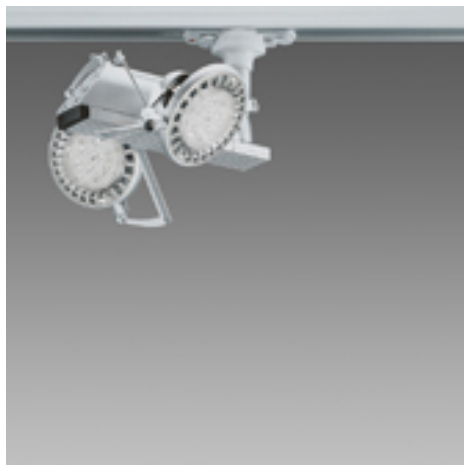

Gi Otto 2 x MASTERLED AR111

Code	Gear	Kg	Colour	Dimensions	W Tot	lamp
22078078-00	CLD CELL-F	1.50	met. silver	290x145x140	20	MASTERLED AR111 10W-G53-578lm-3000K - 24°-CRI 82
22078670-00	CLD CELL-F	1.50	met. silver	290x145x140	30	MASTERLED AR111 15W-G53-745lm-3000K - 24°-CRI 82

Gi Otto with "swivelling" fixed central base for wall or ceiling installations. Perfect for lighting particular ambiances. Option to select luminous sources with different types of beams. Track-mounted adjustable-angle GiOtto with Omnitrack adapter

Housing: Die-cast zamak, with adjustable-angle bows and lamp-holders.

Coating: UV-stabilised, humidity-resistant acrylic-resin liquid paint.

Regulations: Manufactured in accordance with standards EN60598 - 1 - CEI 34.21. Degree of protection in accordance with standards EN60529.