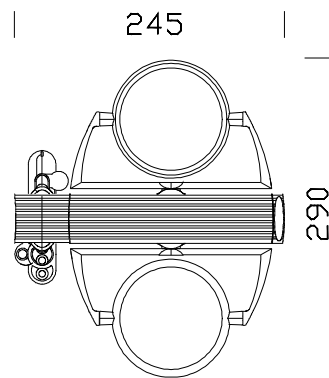

Gi Otto 2 x MASTERLED AR111

Code	Gear	Kg	Colour	Dimensions	W Tot	lamp
22078078-00	CLD CELL-F	1.50	met. silver	290x145x140	20	MASTERLED AR111 10W-G53-578lm-3000K - 24°-CRI 82
22078670-00	CLD CELL-F	1.50	met. silver	290x145x140	30	MASTERLED AR111 15W-G53-745lm-3000K - 24°-CRI 82

Gi Otto with "swivelling" fixed central base for wall or ceiling installations. Perfect for lighting particular ambiances. Option to select luminous sources with different types of beams. Track-mounted adjustable-angle GiOtto with Omnitrack adapter

Housing: Die-cast zamak, with adjustable-angle bows and lamp-holders.

Coating: UV-stabilised, humidity-resistant acrylic-resin liquid paint.

Regulations: Manufactured in accordance with standards EN60598 - 1 - CEI 34.21. Degree of protection in accordance with standards EN60529.