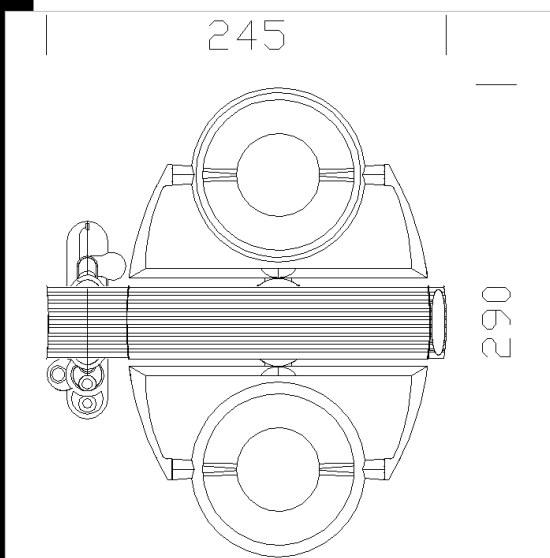

Gi Otto 2 x MASTERLED

Gi Otto with "swivelling" fixed central base for wall or ceiling installations. Perfect for lighting particular ambiances. Option to select luminous sources with different types of beams. Track-mounted adjustable-angle GiOtto with Omnitrack adapter

Housing: Die-cast zamak, with adjustable-angle bows and lamp-holders.

Coating: UV-stabilised, humidity-resistant acrylic-resin liquid paint.

Regulations: Manufactured in accordance with standards EN60598 - 1 - CEI 34.21. Degree of protection in accordance with standards EN60529.

Download

DXF 2D
- 78272.dxf

Montaggi
- 771720.giotto.pdf

Code	Gear	Kg	Watt	Base	Lamps	Colour
22078075-00	CLD CELL-D	1,50	MASTERLED 8W		635lm-2700K - 36°-CRI 80	SILVER
22078077-00	CLD CELL-D	1,50	MASTERLED 8W		660lm-3000K - 24°-CRI 80	SILVER