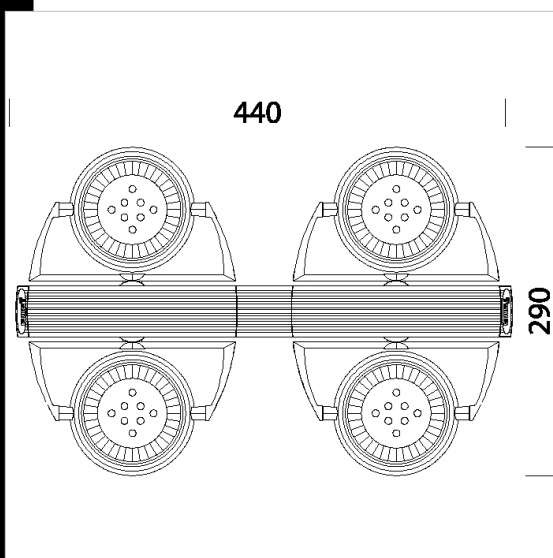

Gi Otto 4 x MASTERLED AR111 - with suspension

Gi Otto with "swivelling" fixed central base for wall or ceiling installations. Perfect for lighting particular ambiances. Option to select luminous sources with different types of beams. Track-mounted adjustable-angle GiOtto with Omnitrack adapter

Luminous flux maintenance 70% 40000h (L70B50)

Download

DXF 2D
- 74271.dxf

Montaggi
- 771720.giotto.pdf

Code	Gear	Kg	Watt	Base	Lamps	Colour
22074271-00	CLD CELL-D	2,70	MASTERLED AR111 10W	G53	645lm-3000K - 24°-CRI 82	SILVER