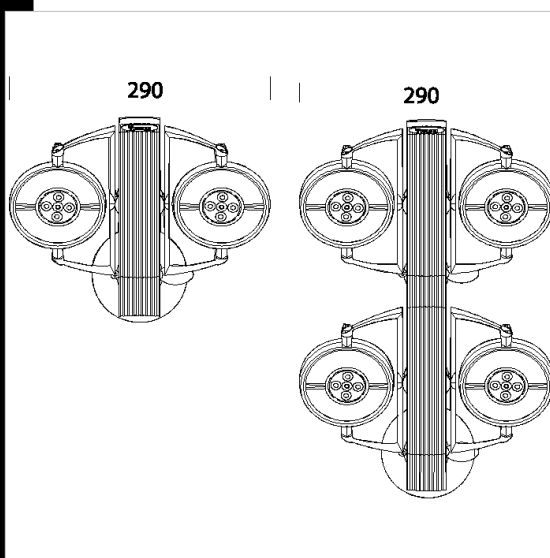

Gi Otto MASTERLED - adjustable base

Gi Otto with "swivelling" fixed central base for wall or ceiling installations. Perfect for lighting particular ambiances. Option to select luminous sources with different types of beams. Track-mounted adjustable-angle GiOtto with Omnitrack adapter

Housing: Die-cast zamak, with adjustable-angle bows and lamp-holders.

Coating: UV-stabilised, humidity-resistant acrylic-resin liquid paint.

Regulations: Manufactured in accordance with standards EN60598 - 1 - CEI 34.21. Degree of protection in accordance with standards EN60529.

Masterled 8W - 3000K - 635lm - CRI80 - 36°

Masterled 8W - 2700K - 660lm - CRI80 - 24°

Code	Gear	Kg	Watt	Base	Lamps	Colour
22073078-00	CLD CELL-D	3,05	MASTERLED 4x8W		635lm-2700K - 36°-CRI 80	SILVER
22073079-00	CLD CELL-D	3,10	MASTERLED 4x8W		660lm-3000K - 34°-CRI 80	SILVER
22072078-00	CLD CELL-D	1,80	MASTERLED 8W		635lm-2700K - 36°-CRI 80	SILVER
22072079-00	CLD CELL-D	1,85	MASTERLED 8W		660lm-3000K - 24°-CRI 80	SILVER