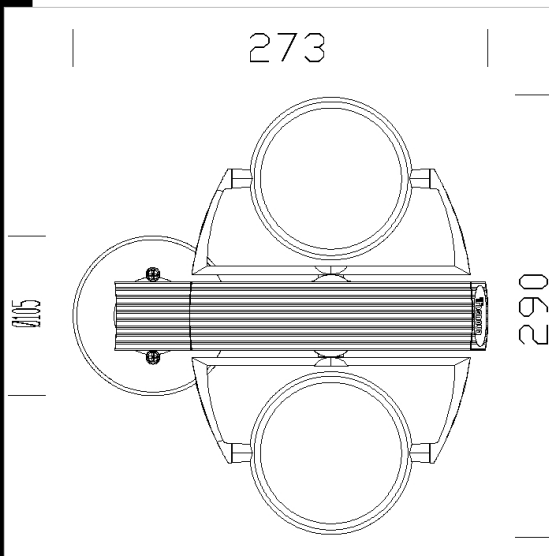

Gi Otto 2 x MASTERLED AR111 - fixed base

Gi Otto with "swivelling" fixed central base for wall or ceiling installations. Perfect for lighting particular ambiances. Option to select luminous sources with different types of beams. Track-mounted adjustable-angle GiOtto with Omnitrack adapter

Housing: Die-cast zamak, with adjustable-angle bows and lamp-holders.

Coating: UV-stabilised, humidity-resistant acrylic-resin liquid paint.

Regulations: Manufactured in accordance with standards EN60598 - 1 - CEI 34.21. Degree of protection in accordance with standards EN60529.

.Luminous flux maintenance 70% 40000h (L70B50)

Download

DXF 2D
- 72077.dxf

Montaggi
- 771720.giotto.pdf

Code	Gear	Kg	Watt	Base	Lamps	Colour
22078672-00	CLD CELL-D	1,50	MASTERLED AR111 15W	G53	860lm-3000K - 24°-CRI 82	SILVER
22072077-00	CLD CELL-D	1,60	MASTERLED AR111 10W	G53	645lm-3000K - 24°-CRI 82	SILVER