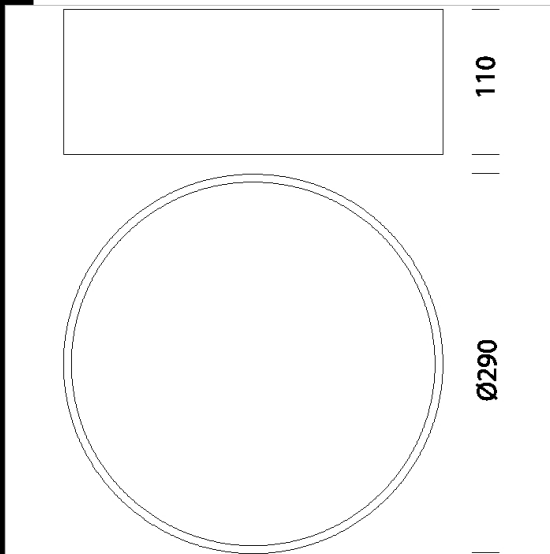

Boxy big

Housing : in aluminium.
 Diffuseur: In polycarbonate
 Regulations: Manufactured in accordance with standards EN60598 – CEI 34 –21. Degree of protection in accordance with standards EN60529.
 LED 3200lm - 3000/4000K - CRI 80
 Power factor: >0,95
 Luminous flux maintenance 70% 35000h (L70B50)
 Regulations: Produced according to applicable EN60598-1 CEI 34-21 standards, degree of protection according to EN 60529 standards.

Code	Gear	Kg	Watt	Base	Lamps	Colour
22069111-00	CLD CELL	2,70	LED white 30W	-	3200lm-4000K-CRI 80	WHITE
22069115-00	CLD CELL	1,85	LED white 30W	-	3200lm-3000K-CRI 80	White

Download

DXF 2D
 - boxy2.dxf