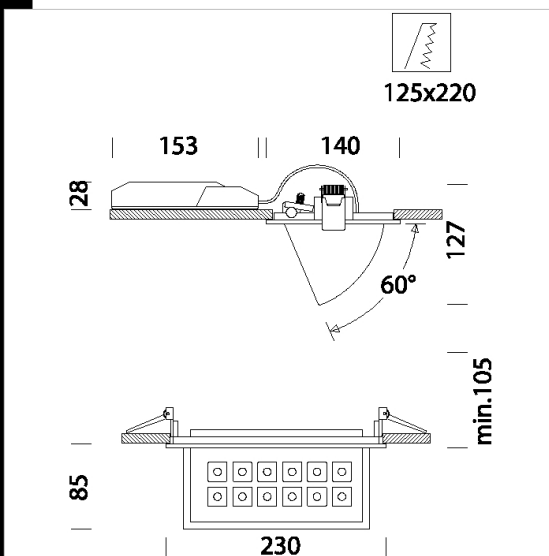

Deltamarket

Housing: tilting design, in die cast aluminium.
 Painting: dust painted, using polyester epoxy paint resistant to UV rays.
 Standards: Products in compliance with EN 60598-1-CEI 34.21 standards, with a degree of protection complying with EN 60529 standards.
 Power factor: >0,95

Code	Gear	Kg	Watt	Base	Lamps	Colour
22068710-00	CLD CELL	1,15	LED white 40W	-	2810lm-4000K - 90°-CRI 70	WHITE

Download
 DXF 2D
 - deltamarket.dxf