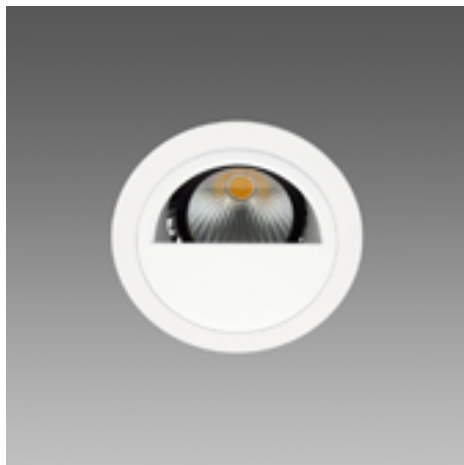

## Atlas 3 - asymmetric

Code	Gear	Kg	Colour	Dimensions	W Tot	lamp
22068021-00	CLD CELL	0.20	white	0x0x115 Ø90	12	LED 12W white-720lm-3000K-CRI 82

This small spotlight belongs to the broad range of Fosnova recessed spotlights designed to be the ideal lighting solution for stores and open spaces. This product encompasses the concept of quality, energy saving and excellent efficiency.

Atlas with LEDs is very versatile and thanks to the wide choice of accessories it can perfectly fit into any space where it is installed.

Housing: coated plated.

Reflector: V2 self-extinguishing polycarbonate, metallized with aluminium powders through a C.V.D. hard-vacuum process.

Regulations: Manufactured in accordance with standards EN60598 - CEI 34 -21. Degree of protection in accordance with standards EN60529.

LED: 3000K - 720lm - CRI82 cut out diam. 85