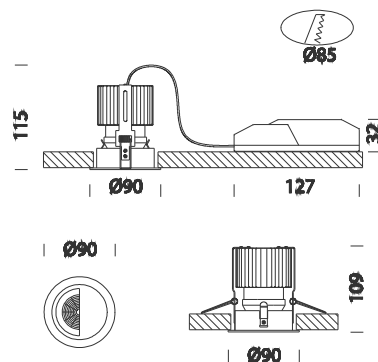

## Atlas 3 - asymmetric

Code	Gear	Kg	Colour	Dimensions	W Tot	lamp
22068021-00	CLD CELL	0.20	white	0x0x115 Ø90	12	LED 12W white-720lm-3000K-CRI 82

This small spotlight belongs to the broad range of Fosnova recessed spotlights designed to be the ideal lighting solution for stores and open spaces. This product encompasses the concept of quality, energy saving and excellent efficiency.

Regulations: Manufactured in accordance with standards EN60598 - CEI 34 -21. Degree of protection in accordance with standards EN60529.

LED: 3000K - 720lm - CRI82 cut out diam. 85