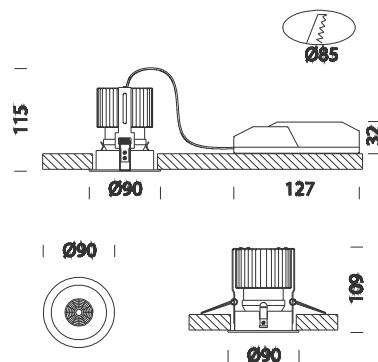

Atlas 3 - hole

Code	Gear	Kg	Colour	Dimensions	W Tot	lamp
22068020-00	CLD CELL	0.20	white	0x0x115 Ø90	12	LED 12W white-720lm-3000K-CRI 82

This small spotlight belongs to the broad range of Fosnova recessed spotlights designed to be the ideal lighting solution for stores and open spaces. This product encompasses the concept of quality, energy saving and excellent efficiency.

Regulations: Manufactured in accordance with standards EN60598 - CEI 34 -21. Degree of protection in accordance with standards EN60529.

LED: 3000K - 720lm - CRI82 cut out diam. 85