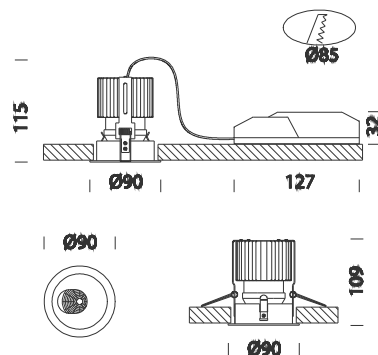

Atlas 3 - buttonhole

Code	Gear	Kg	Colour	Dimensions	W Tot	lamp
22068019-00	CLD CELL	0.20	white	0x0x115 Ø90	12	LED 12W white-720lm-3000K-CRI 82

This small spotlight belongs to the broad range of Fosnova recessed spotlights designed to be the ideal lighting solution for stores and open spaces. This product encompasses the concept of quality, energy saving and excellent efficiency.

Atlas with LEDs is very versatile and thanks to the wide choice of accessories it can perfectly fit into any space where it is installed.

Housing: coated plated.

Reflector: V2 self-extinguishing polycarbonate, metallized with aluminium powders through a C.V.D. hard-vacuum process.

Regulations: Manufactured in accordance with standards EN60598 - CEI 34 -21. Degree of protection in accordance with standards EN60529.

LED: 3000K - 720lm - CRI82 cut out diam. 85