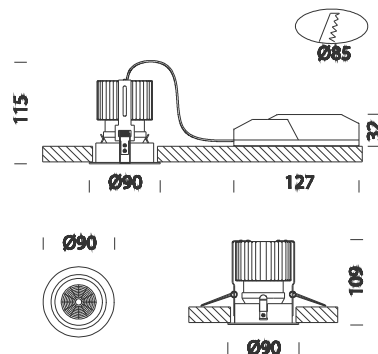

Atlas 2

Code	Gear	Kg	Colour	Dimensions	W Tot	lamp
22068017-00	CLD CELL	0.20	Glazed	0x0x115 Ø90	12	LED 12W white-720lm-3000K-CRI 82
22068016-00	CLD CELL	0.20	satin striped	0x0x115 Ø90	12	LED 12W white-720lm-3000K-CRI 82

Regulations: Manufactured in accordance with standards EN60598 - CEI 34 -21. Degree of protection in accordance with standards EN60529.

LED: 3000K - 720lm - CRI82 cut out diam. 85