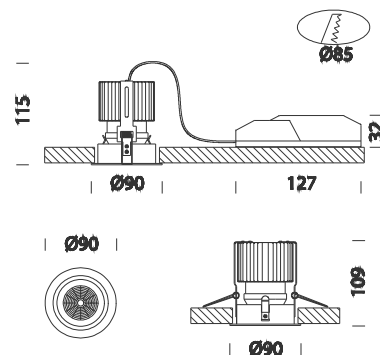

## Atlas 1

Code	Gear	Kg	Colour	Dimensions	W Tot	lamp
22068015-00	CLD CELL	0.20	white	0x0x115 Ø90	12	LED 12W white-720lm-3000K-CRI 82
22068014-00	CLD CELL	0.20	black	0x0x115 Ø90	12	LED 12W white-720lm-3000K-CRI 82
22068018-00	CLD CELL	0.20	Gold	0x0x115 Ø90	12	LED 12W white-720lm-3000K-CRI 82

Regulations: Manufactured in accordance with standards EN60598 - CEI 34 -21. Degree of protection in accordance with standards EN60529.

LED: 3000K - 720lm - CRI82 cut out diam. 85