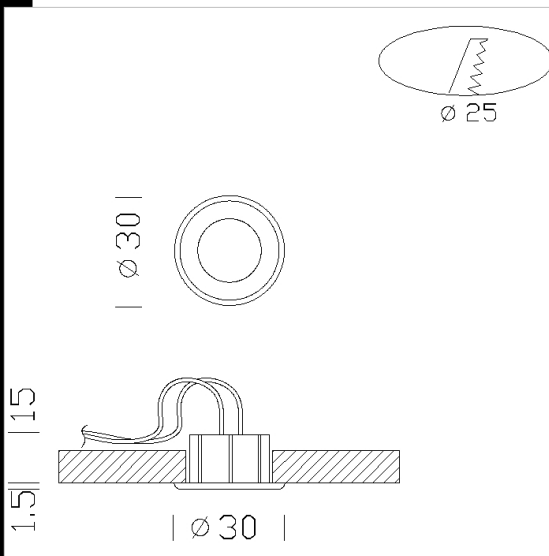

Step

CLD
S+L

Download

DXF 2D
- step.dxf

Code	Gear	Kg	Watt	Base	Lamps	Colour
22067010-00	CLD S+L	0,05	LED 1W white		-4000K-	TRANSPARENT