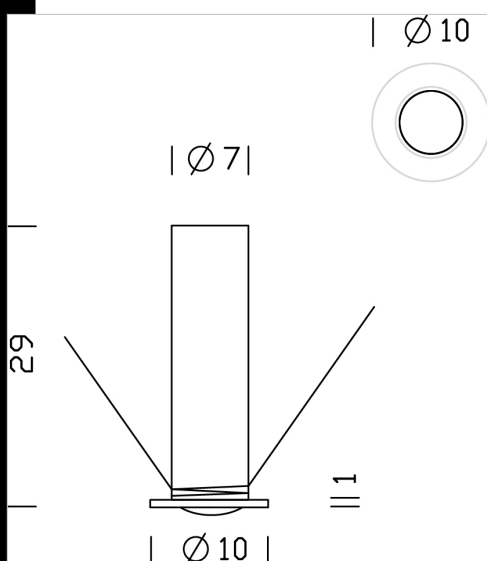

Download

DXF 2D
- pet10.dxf

Petit 10

These very small recessed spotlights are ideal whenever the surface's thickness is moderate and the fixture's overall size in the upper part must be minimum. Suitable for interior decoration, furniture, kitchens, shelves.
Regulations: Manufactured in accordance with standards EN60598 – 1 - CEI 34.21. Degree of protection in accordance with standards EN60529.
Power supply not included.

Code	Gear	Kg	Lumen Output-K-CRI	WTot	Colour
22066461-00	CLD S+L	0,20	LED white 0.5W--6000K-CRI 80	0 W	CROMATO

The reported luminous flux is the flux emitted by the light source with a tolerance of $\pm 10\%$ compared to the indicated value. The W tot column indicates the total wattage absorbed by the system without exceeding 10% of the indicated