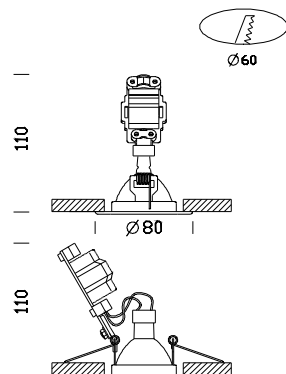

Deimos LED 7W - 220-240V DIMM

| Code | Gear | Kg | Colour | Dimensions | W Tot | lamp |
|-------------|------------|------|-------------|-------------|-------|------------------------------------|
| 22066214-00 | CLD CELL-D | 0.20 | white | 0x0x110 Ø80 | 7 | POWERLED 7W-GU10-450lm-3000K - 25° |
| 22066274-00 | CLD CELL-D | 0.20 | met. silver | 0x0x110 Ø80 | 7 | POWERLED 7W-GU10-450lm-3000K - 25° |
| 22066234-00 | CLD CELL-D | 0.20 | black | 0x0x110 Ø80 | 7 | POWERLED 7W-GU10-450lm-3000K - 25° |
| 22066264-00 | CLD CELL-D | 0.20 | chrome | 0x0x110 Ø80 | 7 | POWERLED 7W-GU10-450lm-3000K - 25° |
| 22066284-00 | CLD CELL-D | 0.20 | shiny brass | 0x0x110 Ø80 | 7 | POWERLED 7W-GU10-450lm-3000K - 25° |
| 22066215-00 | CLD CELL-D | 0.20 | white | 0x0x110 Ø80 | 7 | POWERLED 7W-450lm-3000K - 40° |
| 22066275-00 | CLD CELL-D | 0.20 | met. silver | 0x0x110 Ø80 | 7 | POWERLED 7W-450lm-3000K - 40° |
| 22066235-00 | CLD CELL-D | 0.20 | black | 0x0x110 Ø80 | 7 | POWERLED 7W-450lm-3000K - 40° |
| 22066265-00 | CLD CELL-D | 0.20 | chrome | 0x0x110 Ø80 | 7 | POWERLED 7W-450lm-3000K - 40° |
| 22066285-00 | CLD CELL-D | 0.20 | shiny brass | 0x0x110 Ø80 | 7 | POWERLED 7W-450lm-3000K - 40° |

These small-size, have the advantage of requiring very basic maintenance. Very good value.

Optionally these fixtures can be installed on shooks (step 100)

Housing: Made of sheet steel.

Lampholder: Ceramic with silver-plated contacts.