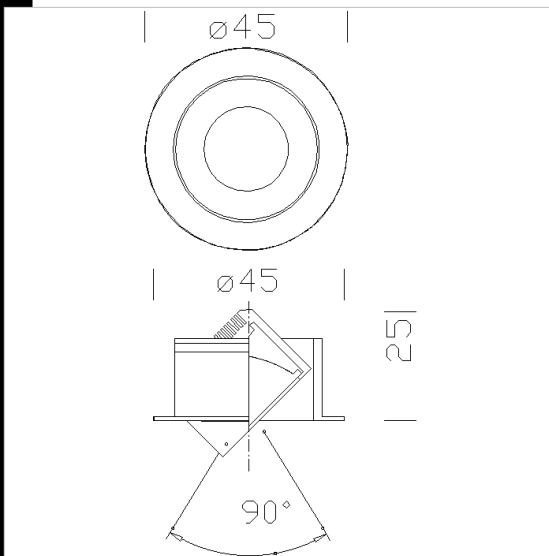

Multimicro 2 LED

These very small recessed spotlights are ideal whenever the surface's thickness is moderate and the fixture's overall size in the upper part must be minimum. Suitable for interior decoration, furniture, kitchens, shelves.
Regulations: Manufactured in accordance with standards EN60598 – 1 - CEI 34.21. Degree of protection in accordance with standards EN60529.

Code	Gear	Kg	Watt	Base	Lamps	Colour
22065173-00	CLD S+L	0,06	LED 2.5W white		130lm-4000K-40°	MATT
22065133-00	CLD S+L	0,07	LED 2.5W white		130lm-4000K-40°	BLACK
22065171-00	CLD S+L	0,05	LED 2.5W white		110lm-3000K-40°	MATT