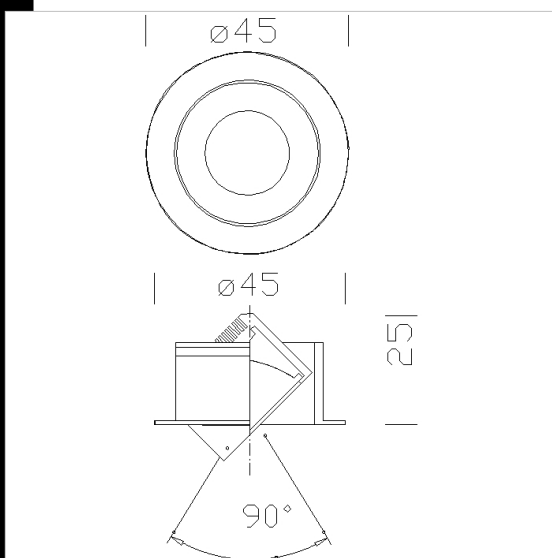

Multimicro 2 LED

These very small recessed spotlights are ideal whenever the surface's thickness is moderate and the fixture's overall size in the upper part must be minimum. Suitable for interior decoration, furniture, kitchens, shelves.

Regulations: Manufactured in accordance with standards EN60598 – 1 - CEI 34.21. Degree of protection in accordance with standards EN60529.

Code	Gear	Kg	Watt	Base	Lamps	Colour
22065131-00	CLD S+L	0,06	LED 2.5W white		110lm-3000K-40°	BLACK
22065133-00	CLD S+L	0,07	LED 2.5W white		130lm-4000K-40°	BLACK
22065171-00	CLD S+L	0,05	LED 2.5W white		110lm-3000K-40°	MATT
22065173-00	CLD S+L	0,06	LED 2.5W white		130lm-4000K-40°	MATT