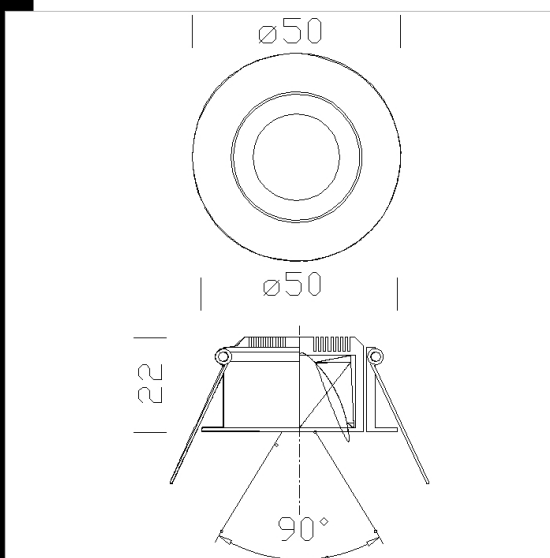

Code	Gear	Kg	Watt	Base	Lamps	Colour
22065030-00	CLD S+L	0,10	LED 2.5W white		110lm-3000K-40°	BLACK
22065032-00	CLD S+L	0,12	LED 2.5W white		130lm-4000K-40°	BLACK
22065034-00	CLD S+L	0,12	LED 2.5W white		160lm-6000k-40°	BLACK
22065070-00	CLD S+L	0,07	LED 2.5W white		110lm-3000K-40°	MATT
22065072-00	CLD S+L	0,10	LED 2.5W white		130lm-4000K-40°	MATT
22065074-00	CLD S+L	0,07	LED 2.5W white		160lm-6000k-40°	MATT

Accessori

- 700mA LED power supply