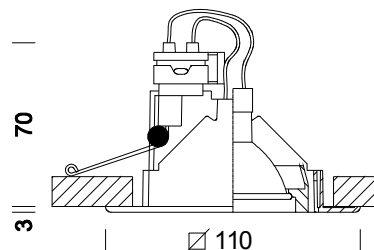

## Lem - LED 7W - DIMM - 220-240V

Code	Gear	Kg	Colour	Dimensions	W Tot	lamp
22064810-00	CLD CELL	0.50	white	110x110x80	7	POWERLED 7W-450lm-3000K - 40°
22064830-00	CLD CELL	0.50	black	110x110x80	7	POWERLED 7W-450lm-3000K - 40°
22064860-00	CLD CELL	0.50	chrome	110x110x80	7	POWERLED 7W-450lm-3000K - 40°
22064880-00	CLD CELL	0.50	Gold	110x110x80	7	POWERLED 7W-450lm-3000K - 40°
22064890-00	CLD CELL	0.50	shiny brass	110x110x80	7	POWERLED 7W-450lm-3000K - 40°

These adjustable recessed spotlights, of moderate height, are ideal for installation in low false ceilings or display shelves, and are extremely easy to install.

Housing: Die-cast zamak, with a steel bracket holding the terminal block. Includes springs for recessed mounting.