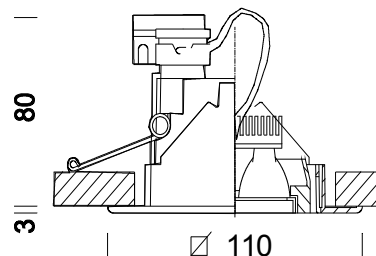

Lem - LED RGB FULLCOLOR

Code	Gear	Kg	Colour	Dimensions	lamp
22064766-00	CLD S+L	0.50	chrome	110x110x80	POWERLED 3x3.2W RGB-R 84lm G 144lm B 36lm
22064711-00	CLD S+L	0.50	white	110x110x80	POWERLED 3x3.2W RGB-R 84lm G 144lm B 36lm
22064732-00	CLD S+L	0.50	black	110x110x80	POWERLED 3x3.2W RGB-R 84lm G 144lm B 36lm
22064793-00	CLD S+L	0.50	shiny brass	110x110x80	POWERLED 3x3.2W RGB-R 84lm G 144lm B 36lm
22064784-00	CLD S+L	0.50	Gold	110x110x80	POWERLED 3x3.2W RGB-R 84lm G 144lm B 36lm

These adjustable recessed spotlights, of moderate height, are ideal for installation in low false ceilings or display shelves, and are extremely easy to install.

Housing: Die-cast zamak, with a steel bracket holding the terminal block. Includes springs for recessed mounting.