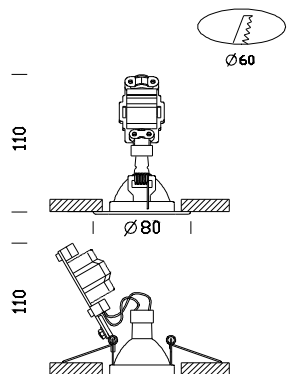

Deimos LED 7W - 220-240V DIMM - Home

Code	Gear	Kg	Colour	Dimensions	W Tot	lamp
22064010-00	CLD CELL-D	0.25	white	0x0x110 Ø80	7	POWERLED 7W-GU10-450lm-3000K - 30°
22064077-00	CLD CELL-D	0.25	met. silver	0x0x110 Ø80	7	POWERLED 7W-GU10-450lm-3000K - 30°
22064035-00	CLD CELL-D	0.25	black	0x0x110 Ø80	7	POWERLED 7W-GU10-450lm-3000K - 30°
22064063-00	CLD CELL-D	0.25	chrome	0x0x110 Ø80	7	POWERLED 7W-GU10-450lm-3000K - 30°
22064092-00	CLD CELL-D	0.25	shiny brass	0x0x110 Ø80	7	POWERLED 7W-GU10-450lm-3000K - 30°

These small-size, have the advantage of requiring very basic maintenance. Very good value.

Optionally these fixtures can be installed on shooks (step 100)

Housing: Made of sheet steel.

Lampholder: Ceramic with silver-plated contacts.