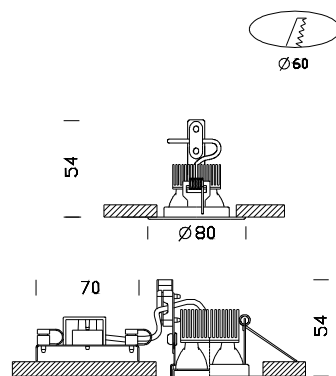

## Deimos LED RGB FULLCOLOR

Code	Gear	Kg	Colour	Dimensions	lamp
22063916-00	CLD S+L	0.20	white	0x0x55 Ø80	POWERLED 3x3.2W RGB-R 84lm G 144lm B 36lm
22063932-00	CLD S+L	0.20	black	0x0x55 Ø80	POWERLED 3x3.2W RGB-R 84lm G 144lm B 36lm
22063973-00	CLD S+L	0.20	met. silver	0x0x55 Ø80	POWERLED 3x3.2W RGB-R 84lm G 144lm B 36lm
22063964-00	CLD S+L	0.20	chrome	0x0x55 Ø80	POWERLED 3x3.2W RGB-R 84lm G 144lm B 36lm
22063992-00	CLD S+L	0.20	shiny brass	0x0x55 Ø80	POWERLED 3x3.2W RGB-R 84lm G 144lm B 36lm

Regulations: Manufactured in accordance with standards EN60598 - 1 - CEI 34.21. Degree of protection in accordance with standards EN60529.

Complete with POWERLED FULLCOLOR RGB 3x3.2W each.

use transformer code 22090870-00 to power up to max 3 Fullcolor. To supply other 3 fullcolor rgb in sync with master use slave code 22090871-00